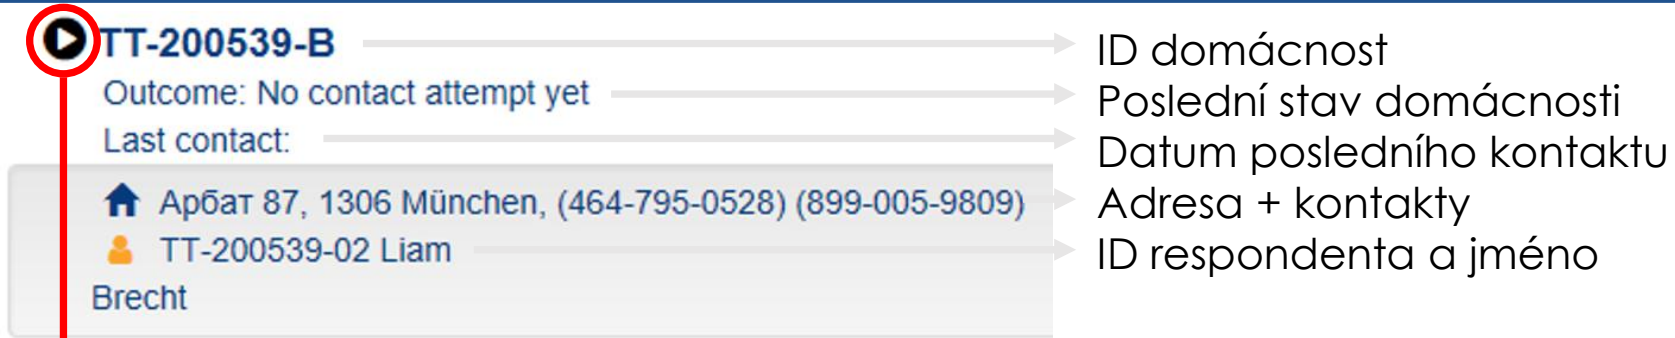

Stav domácnosti:

- Nekontaktovaná domácnost
- Nezastižená domácnost
- K dokončení
- Odmítnutí
- Hotová domácnost
- Nevhodná domácnost